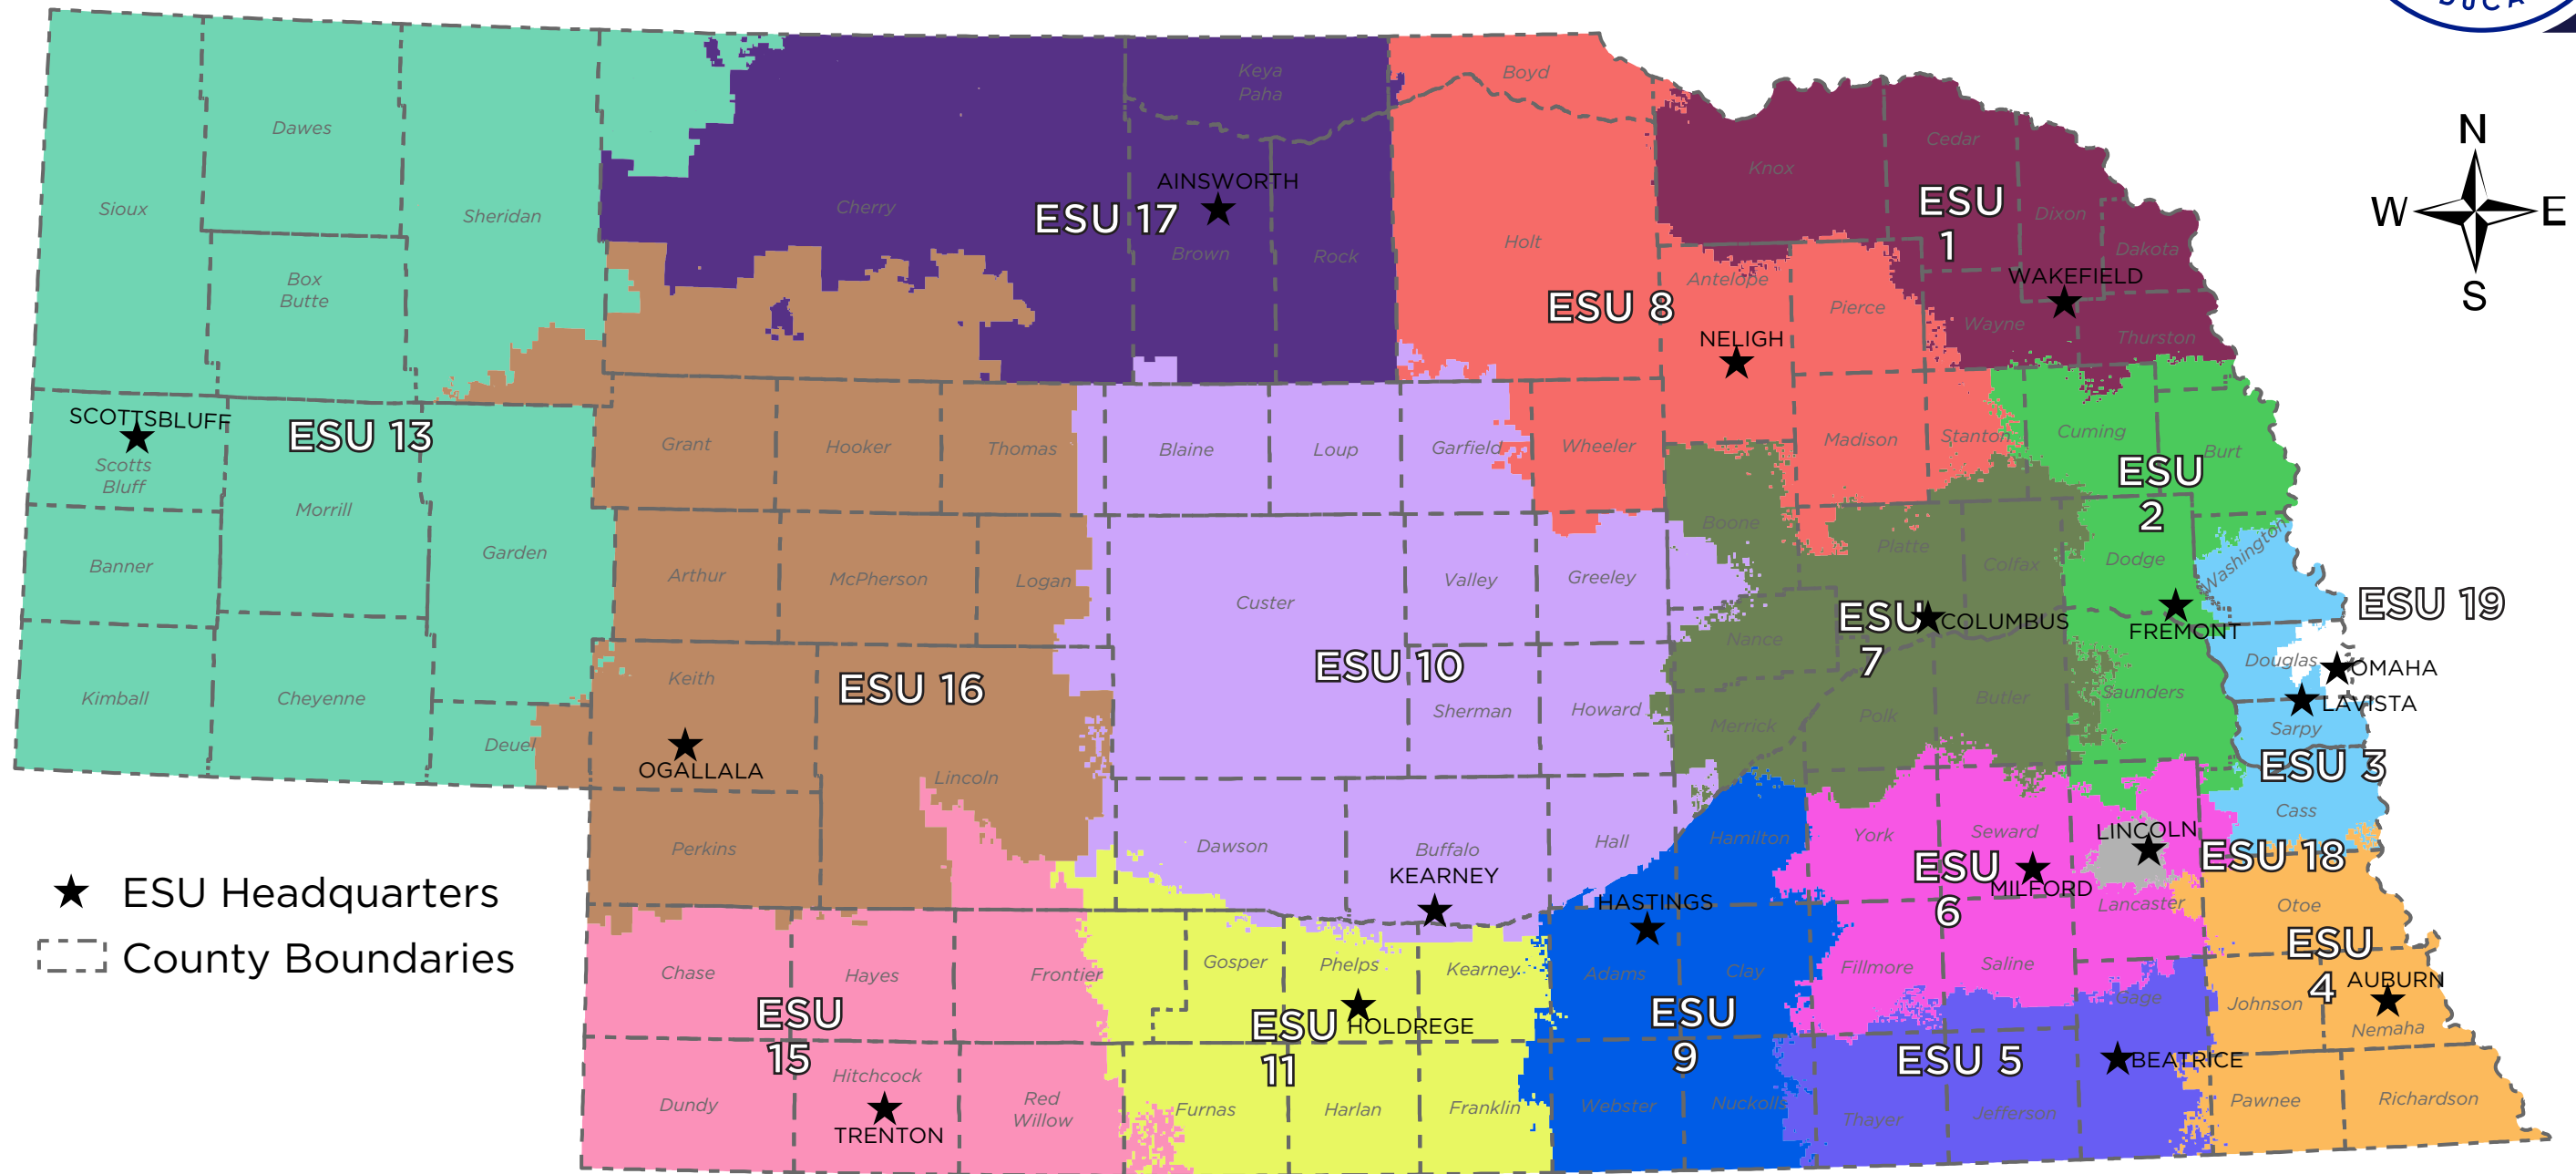

2021 Nebraska Educational Service Units

Educational Service Units	5-BEATRICE	10-KEARNEY	17-AINSWORTH
1-WAKEFIELD	6-MILFORD	11-HOLDREGE	18-LINCOLN
2-FREMONT	7-COLUMBUS	13-SCOTTSBLUFF	19-OMAHA
3-LAVISTA	8-NELIGH	15-TRENTON	
4-AUBURN	9-HASTINGS	16-OGALLALA	