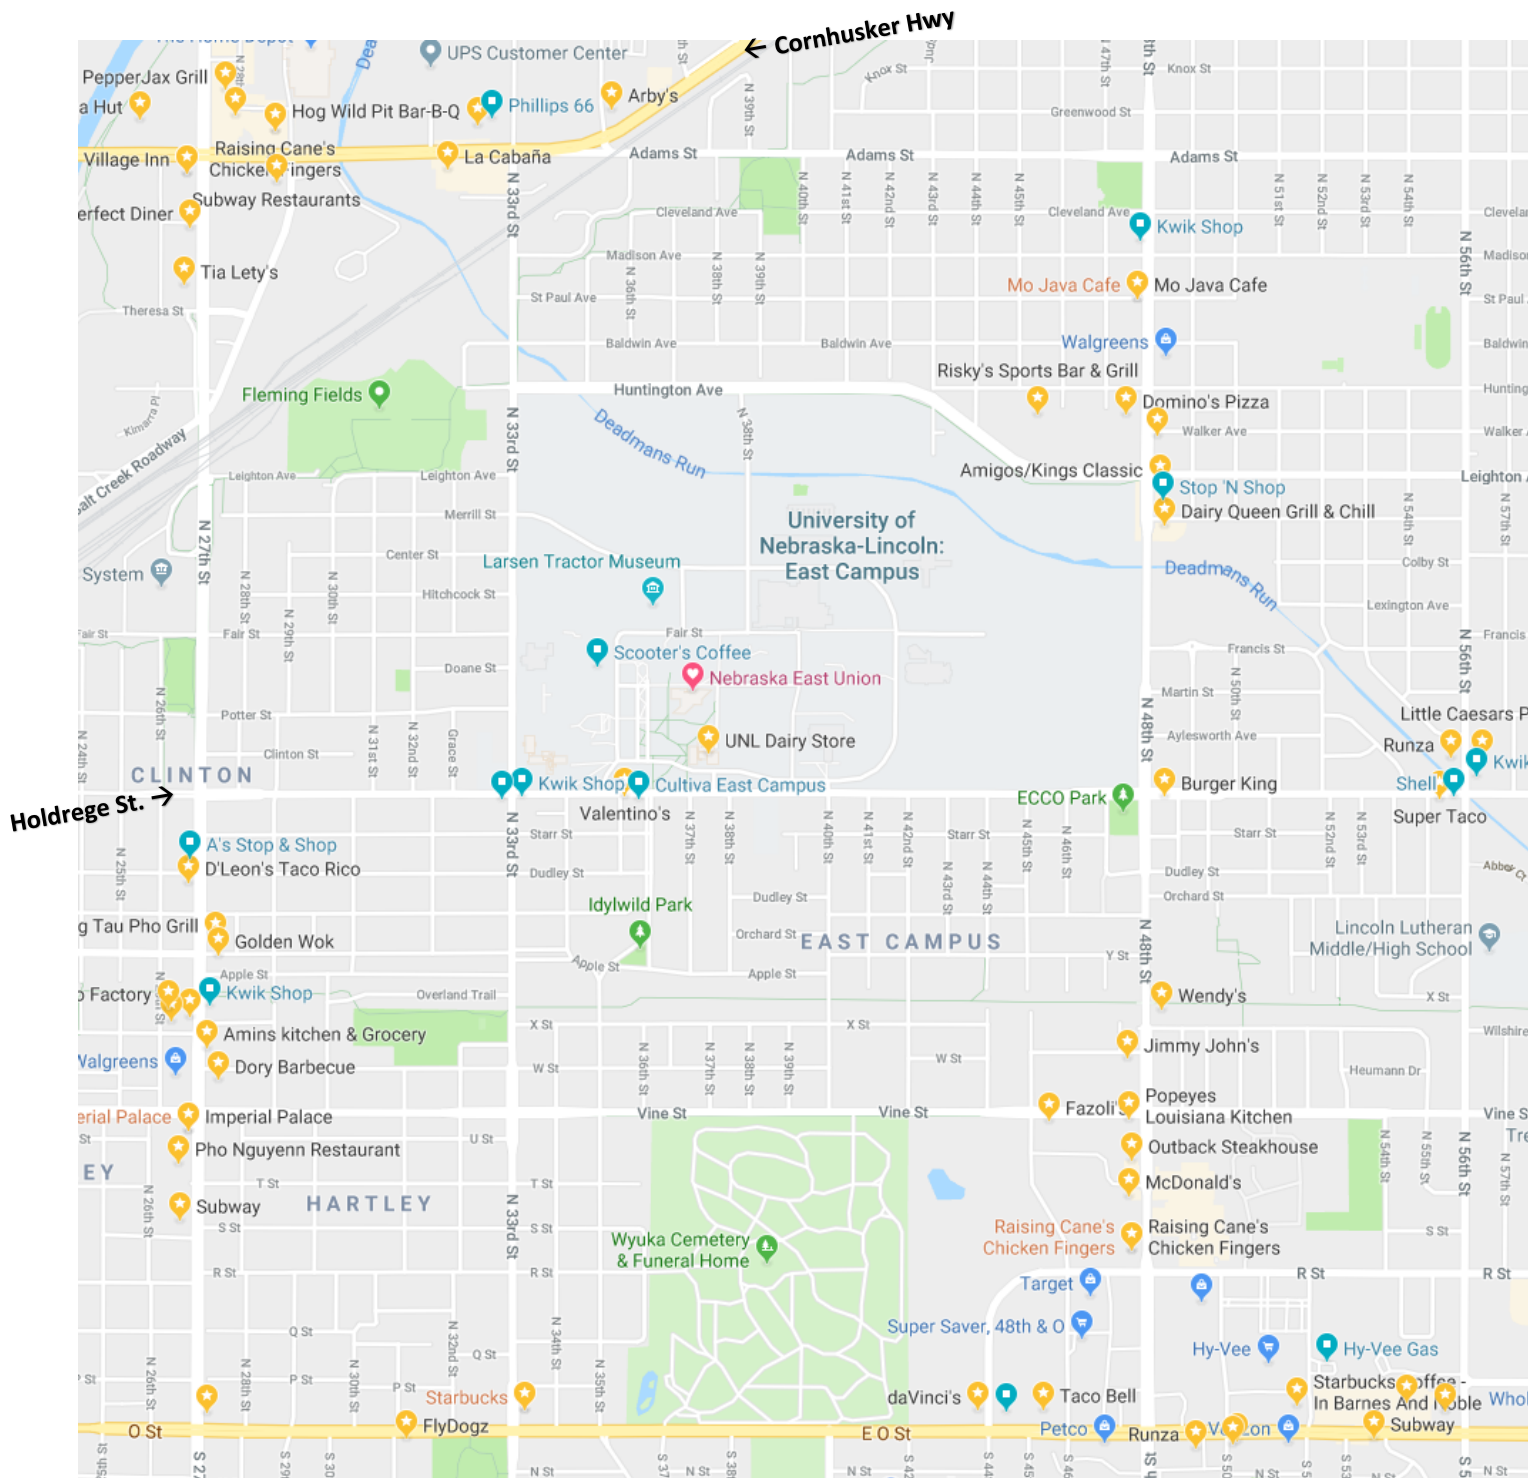

Key:

- Nebraska East Union
- Gas Stations
- Restaurants

If you want to go to a restaurant on or around Cornhusker Hwy, we recommend you **not take 33rd St. north from East Campus. There is a train track which could delay you for quite a while.*

GAS STATIONS

Kwik Shop

3301 Holdrege St
0.5 miles

Casey's General Store

3291 Holdrege St
0.6 miles

U-Stop (Phillips 66)

3244 Cornhusker Hwy
1.1 miles, via N. 33rd St

A's Stop & Shop

1301 N 27th St
1.1 miles

Kwik Shop

2710 W St
1.4 miles

Stop 'N Shop

2200 N 48th St
1.7 miles

Shell

1449 N 56th St
1.8 miles

Kwik Shop

5600 Holdrege St
1.8 miles

Kwik Shop

2811 N 48th St
2.0 miles

Hy-Vee Gas

250 N 52nd St
2.4 miles

Kwik Shop

4400 O St
2.5 miles

DESSERT