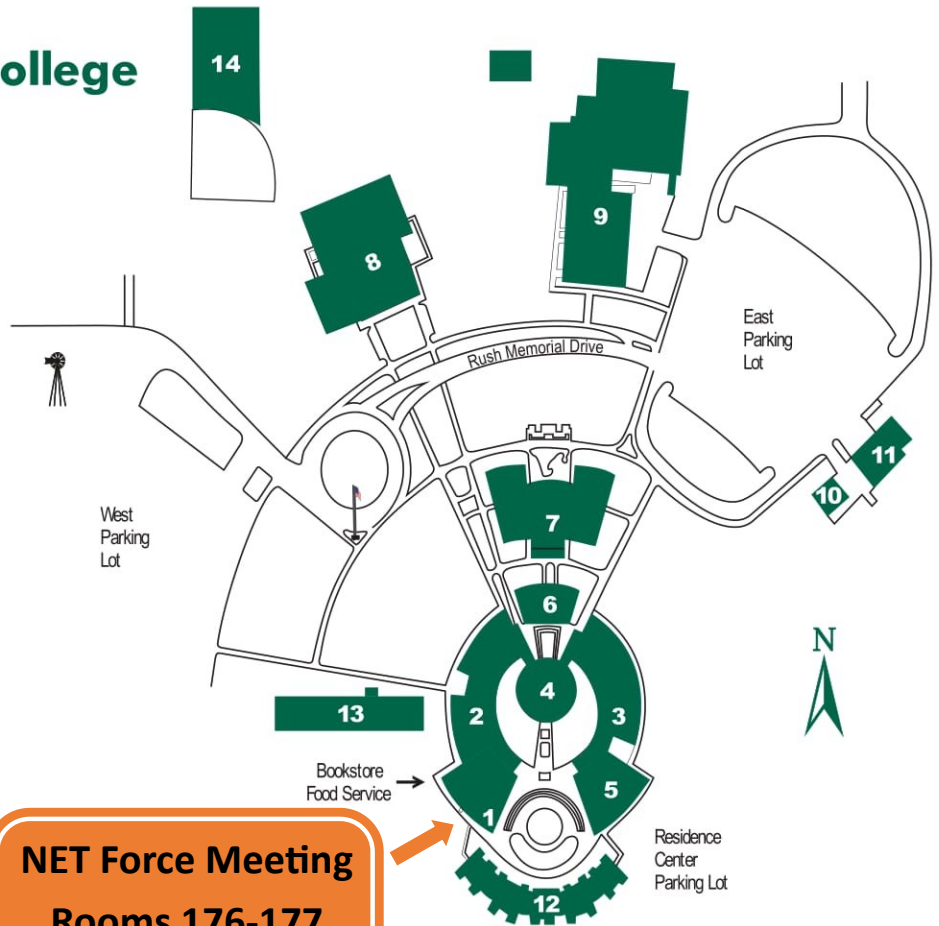

# Central Community College Columbus

**NET Force Meeting  
Rooms 176-177**  
Lower Level of Student Center

**1. Student Center: (Upper Level):** Academic Success Center; Assessment/Writing Center/Disability Services; Bookstore; Counseling; Career and Employment Services; Student Housing Office; Student Lounge/Recreation Area; TRiO/SSS Office; **(Lower Level) Multipurpose Meeting Rooms; Windmill Dining Services**

**2. West Education Center:** Nursing Assistant; Multipurpose Classrooms; Lecture Room 205; Testing Center; Veterans Resource Center

**3. East Education Center:** Biology; Chemistry and Physics Laboratories; Nursing Offices and Classrooms

**4. Faculty Center:** Biology; Chemistry; Mathematics and Physics Learning Centers; Campus Conference Room; Dean of Instruction; Associate Deans of Instruction;

Associate Dean of Students; Training and Development Office

**6. Administration Center:** Student Accounts; Campus President; Extended Learning Services; Lost and Found; Admissions, Financial Aid, Registration, Student Records; Switchboard

**7. Fine Arts Center:** Art; Music; Speech; Theater; Room 725