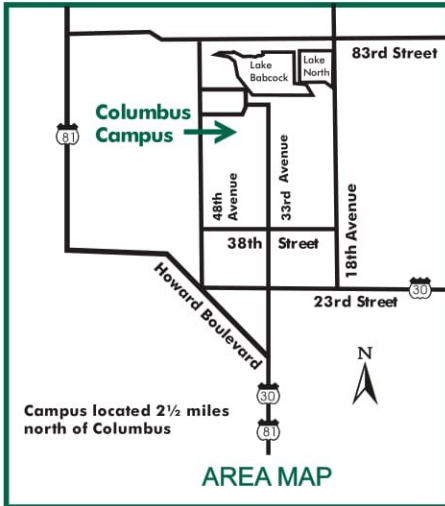

# Central Community College Columbus

**NET Force Meeting  
Rooms 176-177**  
Lower Level of Student Center

**1. Student Center: (Upper Level):** Academic Success Center; Assessment/Writing Center/Disability Services; Bookstore; Counseling; Career and Employment Services; Student Housing Office; Student Lounge/Recreation Area; TRiO/SSS Office; **(Lower Level) Multipurpose Meeting Rooms; Windmill Dining Services**

**2. West Education Center:** Nursing Assistant; Multipurpose Classrooms; Lecture Room 205; Testing Center; Veterans Resource Center

**3. East Education Center:** Biology; Chemistry and Physics Laboratories; Nursing Offices and Classrooms