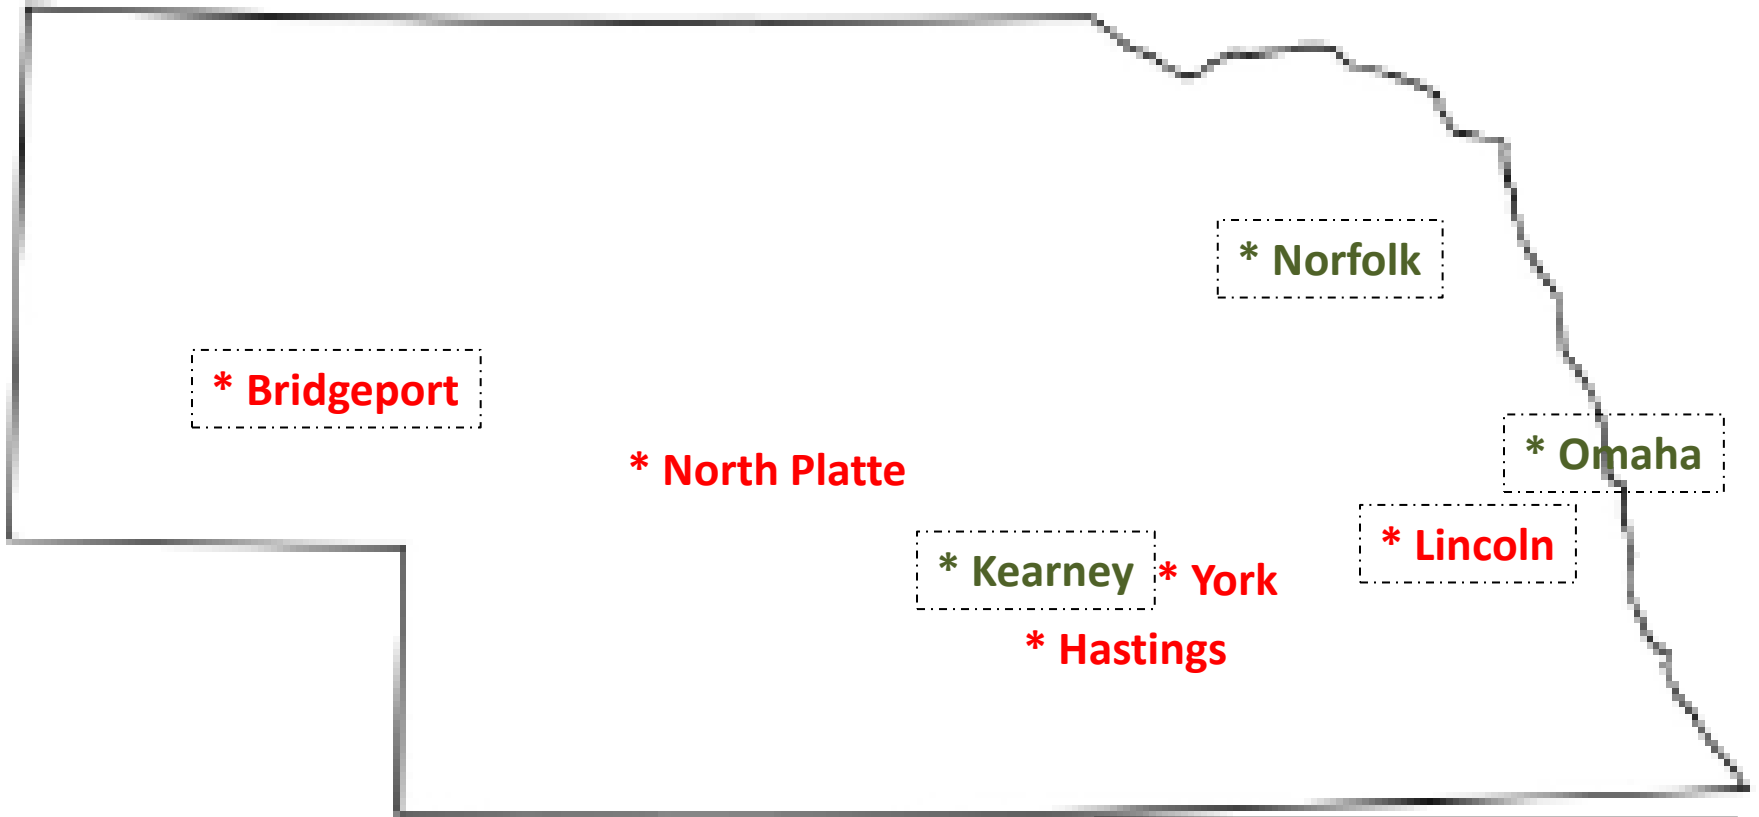

**York**

Cross County, David City, High Plains, Lincoln Elem-North Platte, Pawnee City, St. Paul, Thayer Central, West Central DHD, ESU 4

**North Platte**

Brady, Garden County, North Platte Elementary-Buffalo, Hall, Jefferson, Lincoln, Lake, Osgood, Maxwell, Sutherland, West Central DHD, ESU 13

\* Coordinated School Health Institutes

School Wellness Policy Workshops

**Lincoln**

Ansley, Centura, Elliott Elem-Lincoln, Hartington, Norris School District

**Hastings**

Adams Central, Franklin, Hastings St. Cecilia, Lincoln Elementary-Hastings, Superior, South Heartland DHD, Two Rivers DHD